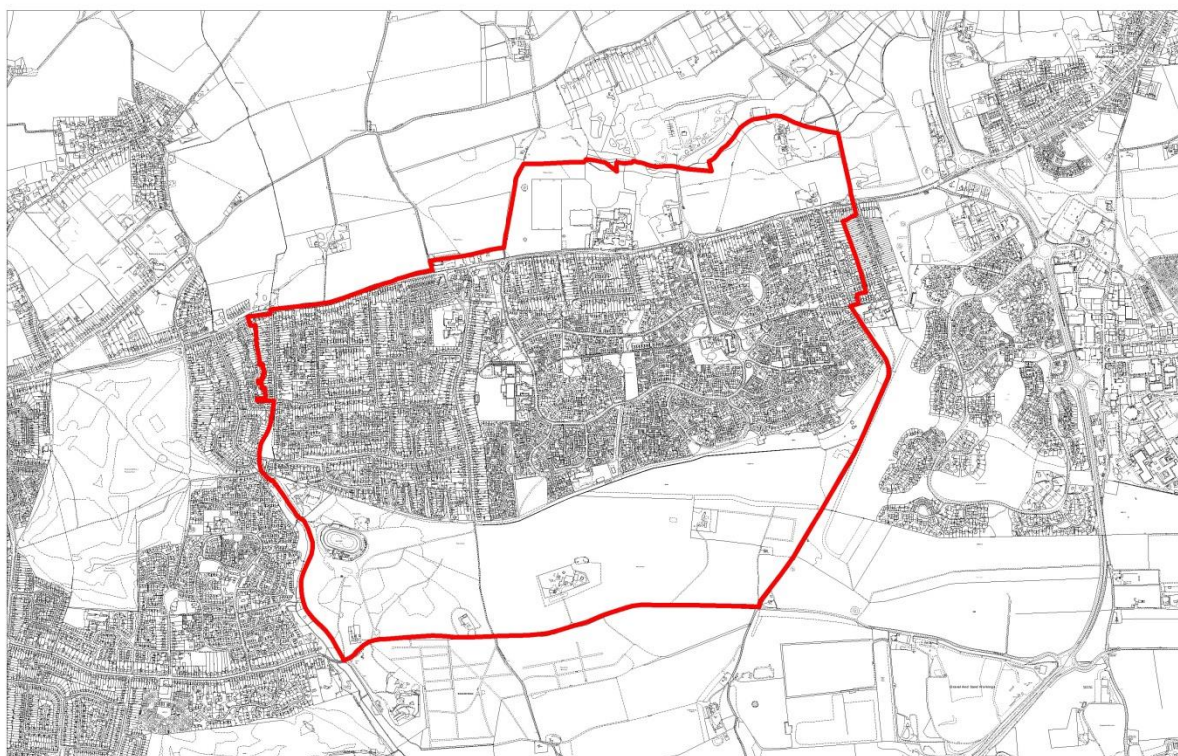

## NEIGHBOURHOOD PLANNING NOTICE

**Name of neighbourhood area**      **KESGRAVE**

**Name of "relevant body"**      **KESGRAVE TOWN COUNCIL**

The neighbourhood area is identified on the map below.

**Kesgrave Neighbourhood Plan Area**  
**Suffolk Coastal District Council**